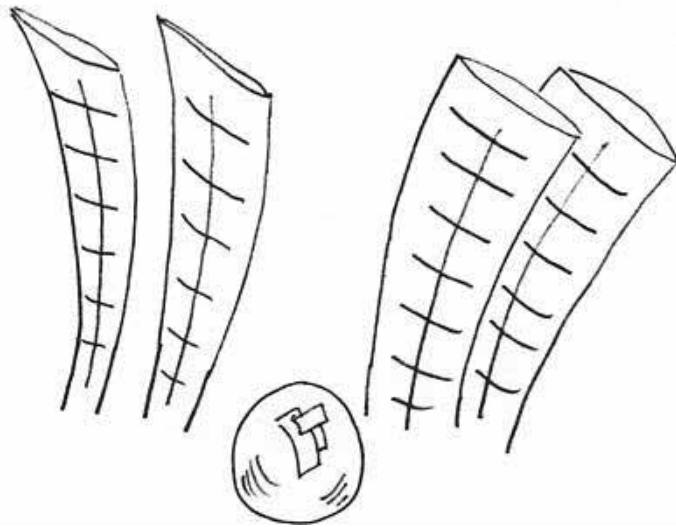

# Hypnagogic Art

Sculpture: Knife-like dark red plastic "blades" with hand painted yellow lines running vertically, horizontally, as shown. In the center, a charcoal-black ball, and, painted on it, an abstract representation of the normal reflection which would be seen if the ball were shiny, the representation a pattern of light blue and perhaps silver squares. Background a bright blue/green/yellow haze.